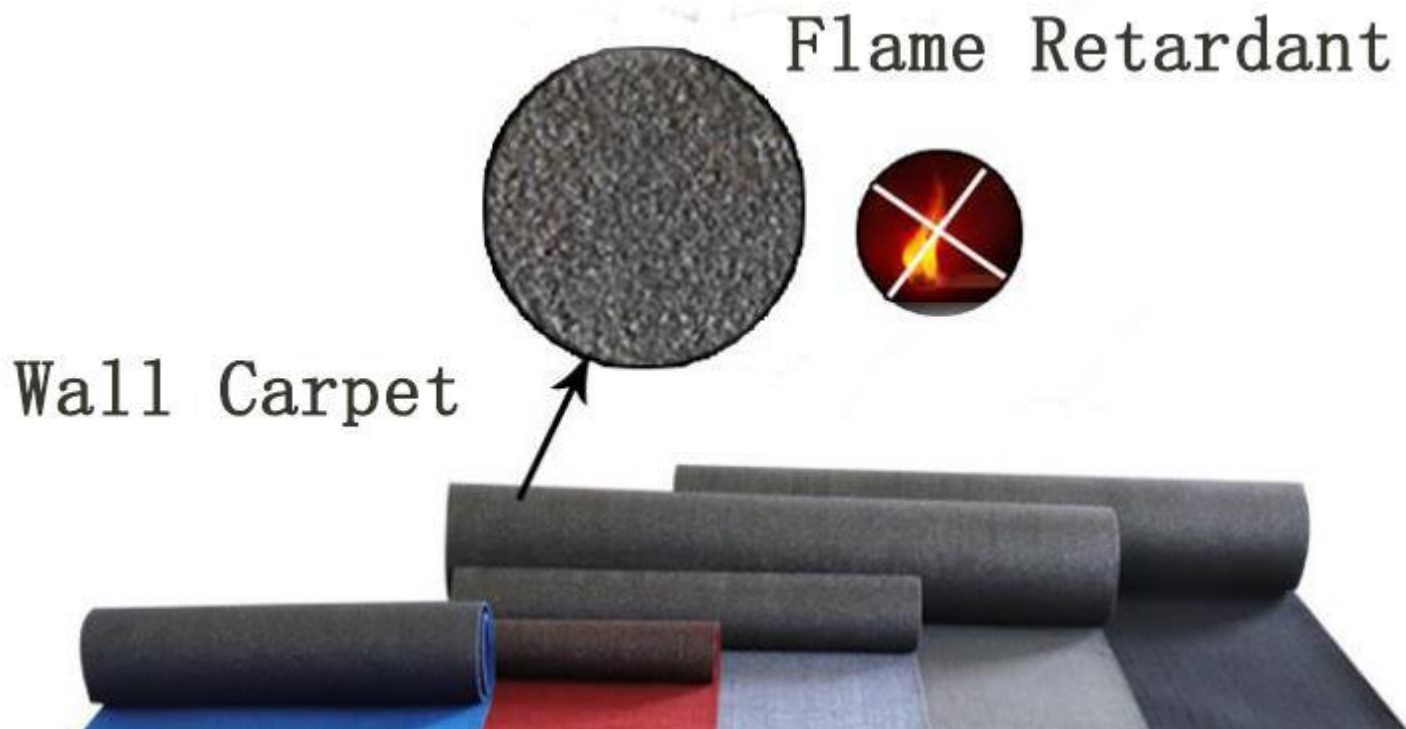

Cinema Wall Carpet

Flame retardant Cinema Wall Carpets are made from 100% permanent flame retardant and environmentally friendly fibers, and the product has a variety of colors. The thickness of the fleece series and the stripe series is 2mm-4mm. The thickness of the sound-absorbing board is 10mm-25mm. This series of products has five poisons, no irritating odor, and has good thermal insulation, sound absorption, flame retardant and other functions.

1. Product Introduction of Cinema wall carpet

Flame retardant Cinema Wall Carpets are made by needle punching and other processes to make different fibers interweave and entangle each other to standardize the fabric, so that the fabric is soft, plump, thick, and stiff to achieve different thicknesses to meet the requirements of use. , Trimmed, packaged in rolls.

Common colors: black, gray, red, blue, yellow, pink, green, brown.

2. Specification of Cinema wall carpet

Core	Polyester
Thickness	5-7mm
Width	1.5m
Weight	310-350
Function	Absorb Low Frequency Sound
Feature	Flame retardant

3 .Features of Cinema wall carpet

Qdboss wall carpet has no ball, no lint, good flatness, flame retardant effect. Sound absorption effect: The fiber-like appearance has good sound absorption. The carpet is mostly used on the wall below 1.2 meter, it is the good material to absorb low frequency notice. And it is not easy to get dirty at the lower position.